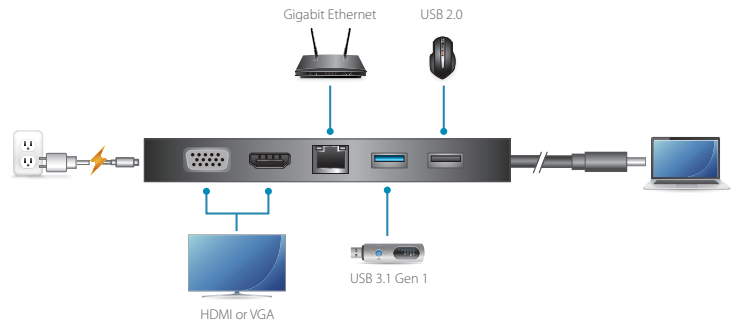

Specifications

Function	UH3236
Computer Connections	1
Cable Length	35 cm
Connectors	
Computer	1 x USB-C Male (Black)
Device	1 x USB 2.0 Type A Female (Black) 1 x USB 3.1 Gen1 Type A Female (Blue)
Video Output	1 x HDMI Female (Black) 1 x VGA Female (Black)
LAN Ports	1 x Gigabit Ethernet Female (Black)
Power	1 x USB-C Female Support Power Delivery 3.0 for laptop charging up to 60W* *USB-C Power Adapter from laptop is needed for Power Delivery Pass-Through function.
Video Resolution	Single View: HDMI - 3840 x 2160 @ 30Hz or VGA - 1920 x 1200 @ 60Hz
Power Consumption	DC 5V , 12.5W
Environmental	
Operating Temperature	0° - 40° C
Storage Temperature	-20° - 60° C
Humidity	0 - 80% RH, Non-condensing
Physical Properties	
Housing	Plastic
Weight	0.20 kg
Dimensions (L x W x H)	14.00 x 5.50 x 1.60 cm

Product information is subject to change without prior notice.

ATEN International Co., Ltd.

3F., No.125, Sec. 2, Datong Rd., Sijhih District., New Taipei City 221, Taiwan
Phone: 886-2-8692-6789 Fax: 886-2-8692-6767
www.aten.com E-mail: marketing@aten.com

Publish Date: 11/2018 V1.0

© Copyright 2018 ATEN® International Co., Ltd.
ATEN and the ATEN logo are trademarks of ATEN International Co., Ltd.
All rights reserved. All other trademarks are the property of their respective owners.